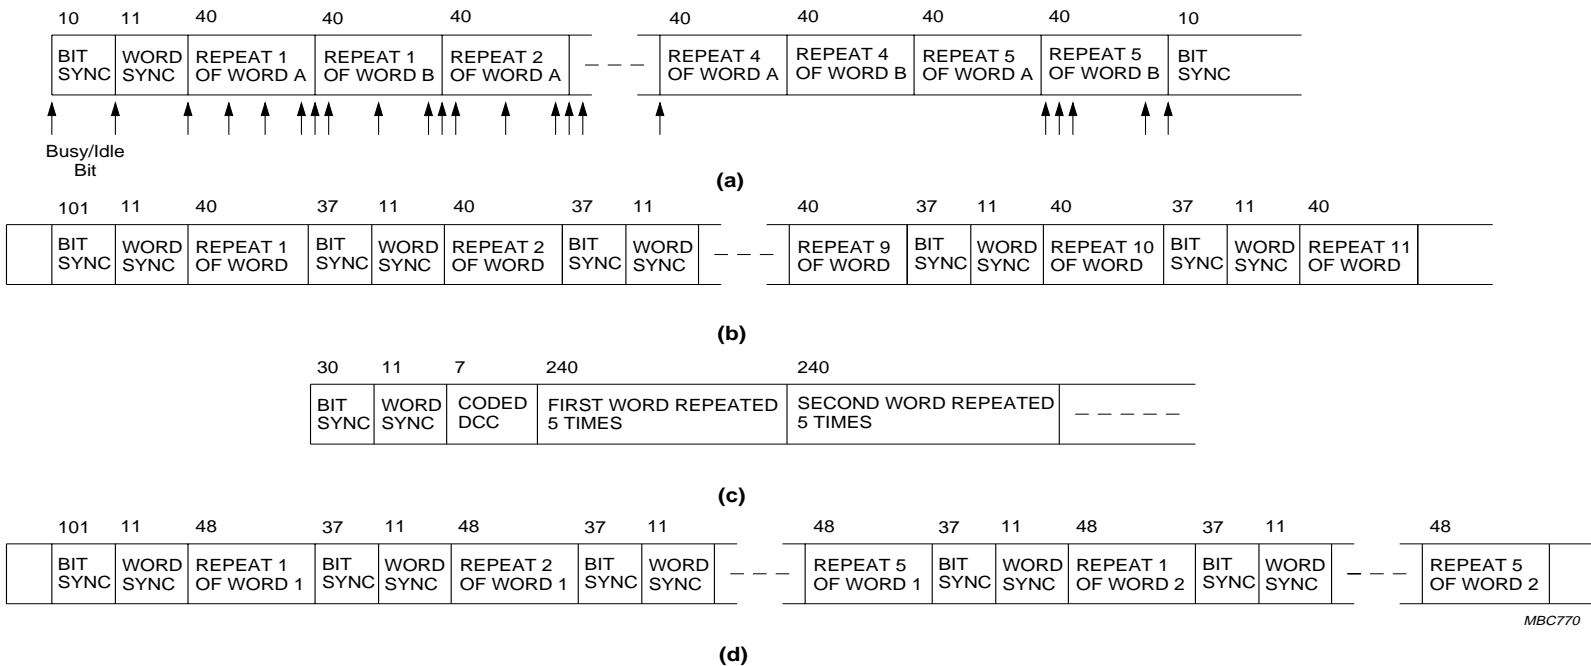

Data processor for cellular radio
(DPROC2)

UMA1002

SIGNALLING FORMATS

- (a) FOCC (Forward Control Channel).
- (b) FVC (Forward Voice Channel).
- (c) RECC (Reverse Control Channel).
- (d) RVC (Reverse Voice Channel).

Fig.14 Signalling formats.